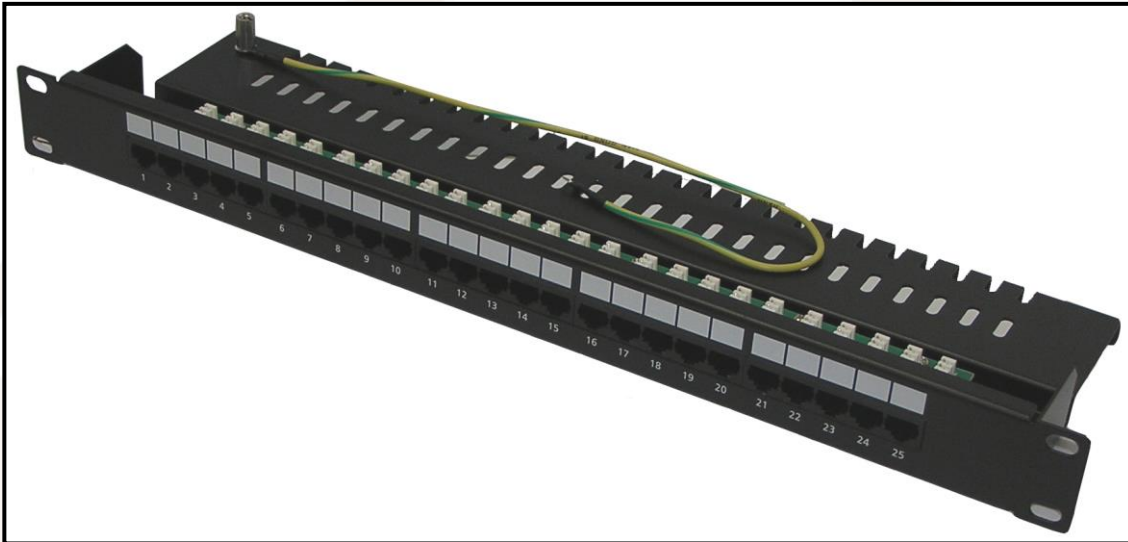

## 25 Port Voice Panel

### **25 Port Voice Panel (FFv25)**

#### **Features**

- 25 way 1U high density format
- 6 vertical IDC connectors per RJ45
- LSA+ type IDC connectors
- Multiple cable mounting lugs
- Supplied with cage nut set
- Gold plating on RJ45 contacts

#### **Specifications**

- Dimensions: 439 x 145.2 x 44 (mm)
- Materials: Constructed from mild steel with a black finish

RJ45	IDC
1	1
2	2
3	3
4	4
5	5
6	6
7	-
8	-