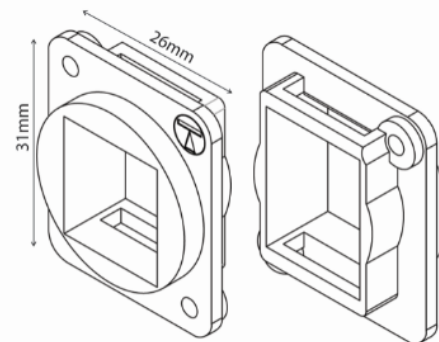

MDUbk

FFDU16CM

KADSpNL

Requirements for cut-out:

Front

Back

<b>Code</b>	<b>Description</b>
KCUABDpm	USB A female to B female adaptor, reversible
KCUAA2Dpm	USB2.0 A female to A female coupler
KCUAAXDpm	USB2.0 A female to A female coupler, either way insertion
KCUAA3bkDpm	USB3 female to female coupler, cross-wired
KCUAA311whDpm	USB3 female to female coupler, wired 1:1
KCHDDpm	HDMI female to female coupler
KCK66Dpm	RJ12 6P6C female to female coupler
KOCMMDpm	Fibre female to female coupler SC to SC, multi mode simplex
KOCSMDpm	Fibre female to female coupler SC to SC, single mode simplex
KOLMMDXDpm	Fibre female to female coupler LC to LC, multi mode duplex
KOLSMDXDpm	Fibre female to female coupler LC to LC, single mode duplex
KOTSMDpm	Fibre female to female coupler ST to ST, single mode simplex, yellow dustcover
KOTMMDpm	Fibre female to female coupler ST to ST, multi mode simplex, black dustcover
SKmcDpm	Category 6 IDC socket, LSA-Plus and 110 type termination, unshielded
FACK2Dpm	Category 5e female to female coupler, unshielded
SACK2Dpm	Category 6 female to female coupler, unshielded
FACK2SDSpm	Category 5e female to female coupler, shielded
SACK3SDSpm	Category 6 female to female coupler, shielded
SGKSsu+DSpm	Category 6A tool-less socket, shielded
SGACK2SDSpm	Category 6A female to female coupler, shielded
SGACK90DSpm	Cat 6A female to female coupler, w/rear outlet 90° to front outlet, shielded
SEKeiDSpm	Category 8 tool-less socket, shielded
KBNC50Dpm	BNC 50 ohm female to female coupler
KSPbkDpm	Speaker module in black with black elastic identifier
KSPrdDpm	Speaker module in black with red elastic identifier
SKFDpm	Category 6 tool-less IDC socket, unshielded (Category 5e also available)
SGKSjeDSpm	Category 6A Shielded Keystone Jack
KSH66Dpm	RJ12 6p6c socket, LSA-Plus termination
KCFDpm	F connector, female to female, coupler
KGB1Dpm	UK telephone socket - PSTN Master (Slave/Secondary version also available)
KRCA*bkpm	RCA coupler - available with black/white/yellow/red insert
KC3.5bkDpm	3.5mm coupler
SLJbkDpm	LOKJAC Category 6 tool-less locking keystone
KBNC1275bkDpm	BNC coupler Ultra HD 75 ohm 12Ghz
SGKctDpm	Category 6A tool-less UTP socket
KADkpk	D UNIVERSAL blank, black
KADscrew R/F	M3 screw to fit standard panels (length: 10mm), in bag of 50 pieces; roundhead or flathead, black
MDUbk	Metal and fire resistant D UNIVERSAL blank, black
FFDU16CM	D UNIVERSAL XLR type 16 port panel