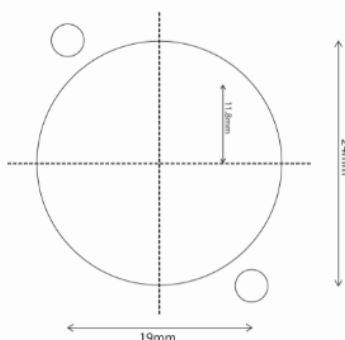

MDUbk

FFDU16CM

KADSpNL

Requirements for cut-out:

Front

Back

<b>Code</b>	<b>Description</b>
KCUABDpm	USB A female to B female adaptor, reversible
KCUAA2Dpm	USB2.0 A female to A female coupler
KCUAAXDpm	USB2.0 A female to A female coupler, either way insertion
KCUAA3bkDpm	USB3 female to female coupler, cross-wired
KCUAA311whDpm	USB3 female to female coupler, wired 1:1
KCHDDpm	HDMI female to female coupler
KCK66Dpm	RJ12 6P6C female to female coupler
KOCMMDpm	Fibre female to female coupler SC to SC, multi mode simplex
KOCSMDpm	Fibre female to female coupler SC to SC, single mode simplex
KOLMMDXDpm	Fibre female to female coupler LC to LC, multi mode duplex
KOLSMDXDpm	Fibre female to female coupler LC to LC, single mode duplex
KOTSMDpm	Fibre female to female coupler ST to ST, single mode simplex, yellow dustcover
KOTMMDpm	Fibre female to female coupler ST to ST, multi mode simplex, black dustcover
SKmcDpm	Category 6 IDC socket, LSA-Plus and 110 type termination, unshielded
FACK2Dpm	Category 5e female to female coupler, unshielded
SACK2Dpm	Category 6 female to female coupler, unshielded
FACK2SDSpm	Category 5e female to female coupler, shielded
SACK3SDSpm	Category 6 female to female coupler, shielded
SGKSsu+DSpm	Category 6A tool-less socket, shielded
SGACK2SDSpm	Category 6A female to female coupler, shielded
SGACK90DSpm	Cat 6A female to female coupler, w/rear outlet 90° to front outlet, shielded
SEKeiDSpm	Category 8 tool-less socket, shielded
KBNC50Dpm	BNC 50 ohm female to female coupler
KSPbkDpm	Speaker module in black with black elastic identifier
KSPrdDpm	Speaker module in black with red elastic identifier
SKFDpm	Category 6 tool-less IDC socket, unshielded (Category 5e also available)
SGKSjeDSpm	Category 6A Shielded Keystone Jack
KSH66Dpm	RJ12 6p6c socket, LSA-Plus termination
KCFDpm	F connector, female to female, coupler
KGB1Dpm	UK telephone socket - PSTN Master (Slave/Secondary version also available)
KRCA*bkpm	RCA coupler - available with black/white/yellow/red insert
KC3.5bkDpm	3.5mm coupler
SLJbkDpm	LOKJAC Category 6 tool-less locking keystone
KBNC1275bkDpm	BNC coupler Ultra HD 75 ohm 12Ghz
SGKctDpm	Category 6A tool-less UTP socket
KADkpk	D UNIVERSAL blank, black
KADscrew R/F	M3 screw to fit standard panels (length: 10mm), in bag of 50 pieces; roundhead or flathead, black
MDUbk	Metal and fire resistant D UNIVERSAL blank, black
FFDU16CM	D UNIVERSAL XLR type 16 port panel