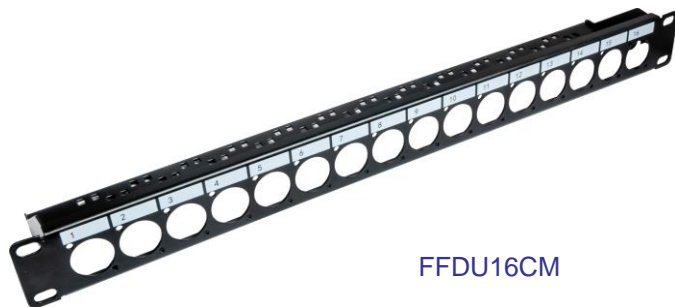

FFDU16CM

MDUbk

KADSpmNL

D Universal Adaptor

Requirements for cut-out:

Front

Back

Code	Description
KCUABDpm	USB A female to B female adaptor, reversible
KCUAA2Dpm	USB2.0 A female to A female coupler
KCUAAXDpm	USB2.0 A female to A female coupler, either way insertion
KCUAA3bkDpm	USB3 female to female coupler, cross-wired
KCUAA311whDpm	USB3 female to female coupler, wired 1:1
KCHDDpm	HDMI female to female coupler
KCK66Dpm	RJ12 6P6C female to female coupler
KOCMMDpm	Fibre female to female coupler SC to SC, multi mode simplex
KOCSMDpm	Fibre female to female coupler SC to SC, single mode simplex
KOLMMDXDpm	Fibre female to female coupler LC to LC, multi mode duplex
KOLSMDXDpm	Fibre female to female coupler LC to LC, single mode duplex
KOTSMDpm	Fibre female to female coupler ST to ST, single mode simplex, yellow dustcover
KOTMMDpm	Fibre female to female coupler ST to ST, multi mode simplex, black dustcover
SKmcDpm	Category 6 IDC socket, LSA-Plus and 110 type termination, unshielded
FACK2Dpm	Category 5e female to female coupler, unshielded
SACK2Dpm	Category 6 female to female coupler, unshielded
FACK2SDSpm	Category 5e female to female coupler, shielded
SACK3SDSpm	Category 6 female to female coupler, shielded
SGKSsu+DSpm	Category 6A tool-less socket, shielded
SGACK2SDSpm	Category 6A female to female coupler, shielded
SGACK902DSpm	Cat 6A female to female coupler, w/rear outlet 90° to front outlet, shielded
SGACK90Dpm	Cat 6A female to female coupler, w/rear outlet 90° to front outlet, unshielded
SEKeiDSpm	Category 8 tool-less socket, shielded
KBNC50Dpm	BNC 50 ohm female to female coupler
KSPbkDpm	Speaker module in black with black elastic identifier
KSPrdDpm	Speaker module in black with red elastic identifier
SKFDpm	Category 6 tool-less IDC socket, unshielded (Category 5e also available)
SGKSjeDSpm	Category 6A Shielded Keystone Jack
KSH66Dpm	RJ12 6p6c socket, LSA-Plus termination
KCFDpm	F connector, female to female, coupler
KGB1Dpm	UK telephone socket - PSTN Master (Slave/Secondary version also available)
KRCA*bkpm	RCA coupler - available with black/white/yellow/red insert
KC3.5bkDpm	3.5mm coupler
SLJbkDpm	LOKJAC Category 6 tool-less locking keystone
KBNC1275bkDpm	BNC coupler Ultra HD 75 ohm 12Ghz
SGKctDpm	Category 6A tool-less UTP socket
KADkpk	D UNIVERSAL blank, black
KADscrew R/F	M3 screw to fit standard panels (length: 10mm), in bag of 50 pieces; roundhead or flathead, black
MDUbk	Metal and fire resistant D UNIVERSAL blank, black
FFDU16CM	D UNIVERSAL XLR type 16 port panel