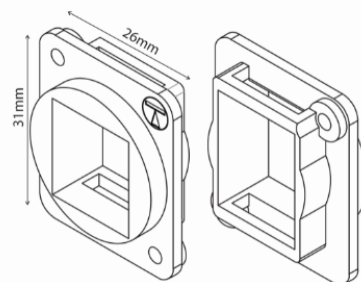

FFDU16CM

MDUbk

KADSpmNL

D Universal Adaptor

Requirements for cut-out:

Front

Back

Code	Description
KCUABDpm	USB A female to B female adaptor, reversible
KCUAA2Dpm	USB2.0 A female to A female coupler
KCUAAXDpm	USB2.0 A female to A female coupler, either way insertion
KCUAA3bkDpm	USB3 female to female coupler, cross-wired
KCUAA311whDpm	USB3 female to female coupler, wired 1:1
KCHDDpm	HDMI female to female coupler
KCK66Dpm	RJ12 6P6C female to female coupler
KOCMMDpm	Fibre female to female coupler SC to SC, multi mode simplex
KOCSMDpm	Fibre female to female coupler SC to SC, single mode simplex
KOLMMDXDpm	Fibre female to female coupler LC to LC, multi mode duplex
KOLSMDXDpm	Fibre female to female coupler LC to LC, single mode duplex
KOTSMDpm	Fibre female to female coupler ST to ST, single mode simplex, yellow dustcover
KOTMMDpm	Fibre female to female coupler ST to ST, multi mode simplex, black dustcover
SKmcDpm	Category 6 IDC socket, LSA-Plus and 110 type termination, unshielded
FACK2Dpm	Category 5e female to female coupler, unshielded
SACK2Dpm	Category 6 female to female coupler, unshielded
FACK2SDSpm	Category 5e female to female coupler, shielded
SACK3SDSpm	Category 6 female to female coupler, shielded
SGKSsu+DSpm	Category 6A tool-less socket, shielded
SGACK2SDSpm	Category 6A female to female coupler, shielded
SGACK902DSpm	Cat 6A female to female coupler, w/rear outlet 90° to front outlet, shielded
SGACK90Dpm	Cat 6A female to female coupler, w/rear outlet 90° to front outlet, unshielded
SEKeiDSpm	Category 8 tool-less socket, shielded
KBNC50Dpm	BNC 50 ohm female to female coupler
KSPbkDpm	Speaker module in black with black elastic identifier
KSPrdDpm	Speaker module in black with red elastic identifier
SKFDpm	Category 6 tool-less IDC socket, unshielded (Category 5e also available)
SGKSjeDSpm	Category 6A Shielded Keystone Jack
KSH66Dpm	RJ12 6p6c socket, LSA-Plus termination
KCFDpm	F connector, female to female, coupler
KGB1Dpm	UK telephone socket - PSTN Master (Slave/Secondary version also available)
KRCA*bkpm	RCA coupler - available with black/white/yellow/red insert
KC3.5bkDpm	3.5mm coupler
SLJbkDpm	LOKJAC Category 6 tool-less locking keystone
KBNC1275bkDpm	BNC coupler Ultra HD 75 ohm 12Ghz
SGKctDpm	Category 6A tool-less UTP socket
KADkpk	D UNIVERSAL blank, black
KADscrew R/F	M3 screw to fit standard panels (length: 10mm), in bag of 50 pieces; roundhead or flathead, black
MDUbk	Metal and fire resistant D UNIVERSAL blank, black
FFDU16CM	D UNIVERSAL XLR type 16 port panel