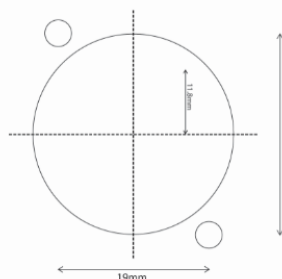

FFDU16CM

MDUbk

KADSpmNL

D Universal Adaptor

Requirements for cut-out:

Front

Back

Code	Description
KCUABDpm	USB A female to B female adaptor, reversible
KCUAA2Dpm	USB2.0 A female to A female coupler
KCUAAXDpm	USB2.0 A female to A female coupler, either way insertion
KCUAA3bkDpm	USB3 female to female coupler, cross-wired
KCUAA311whDpm	USB3 female to female coupler, wired 1:1
KCHDDpm	HDMI female to female coupler
KCK66Dpm	RJ12 6P6C female to female coupler
KOCMMDpm	Fibre female to female coupler SC to SC, multi mode simplex
KOCSMDpm	Fibre female to female coupler SC to SC, single mode simplex
KOLMMDXDpm	Fibre female to female coupler LC to LC, multi mode duplex
KOLSMDXDpm	Fibre female to female coupler LC to LC, single mode duplex
KOTSMDpm	Fibre female to female coupler ST to ST, single mode simplex, yellow dustcover
KOTMMDpm	Fibre female to female coupler ST to ST, multi mode simplex, black dustcover
SKmcDpm	Category 6 IDC socket, LSA-Plus and 110 type termination, unshielded
FACK2Dpm	Category 5e female to female coupler, unshielded
SACK2Dpm	Category 6 female to female coupler, unshielded
FACK2SDSpm	Category 5e female to female coupler, shielded
SACK3SDSpm	Category 6 female to female coupler, shielded
SGKSsu+DSpm	Category 6A tool-less socket, shielded
SGACK2SDSpm	Category 6A female to female coupler, shielded
SGACK902DSpm	Cat 6A female to female coupler, w/rear outlet 90° to front outlet, shielded
SGACK90Dpm	Cat 6A female to female coupler, w/rear outlet 90° to front outlet, unshielded
SEKeiDSpm	Category 8 tool-less socket, shielded
KBNC50Dpm	BNC 50 ohm female to female coupler
KSPbkDpm	Speaker module in black with black elastic identifier
KSPrdDpm	Speaker module in black with red elastic identifier
SKFDpm	Category 6 tool-less IDC socket, unshielded (Category 5e also available)
SGKSjeDSpm	Category 6A Shielded Keystone Jack
KSH66Dpm	RJ12 6p6c socket, LSA-Plus termination
KCFDpm	F connector, female to female, coupler
KGB1Dpm	UK telephone socket - PSTN Master (Slave/Secondary version also available)
KRCA*bkpm	RCA coupler - available with black/white/yellow/red insert
KC3.5bkDpm	3.5mm coupler
SLJbkDpm	LOKJAC Category 6 tool-less locking keystone
KBNC1275bkDpm	BNC coupler Ultra HD 75 ohm 12Ghz
SGKctDpm	Category 6A tool-less UTP socket
KADkpk	D UNIVERSAL blank, black
KADscrew R/F	M3 screw to fit standard panels (length: 10mm), in bag of 50 pieces; roundhead or flathead, black
MDUbk	Metal and fire resistant D UNIVERSAL blank, black
FFDU16CM	D UNIVERSAL XLR type 16 port panel