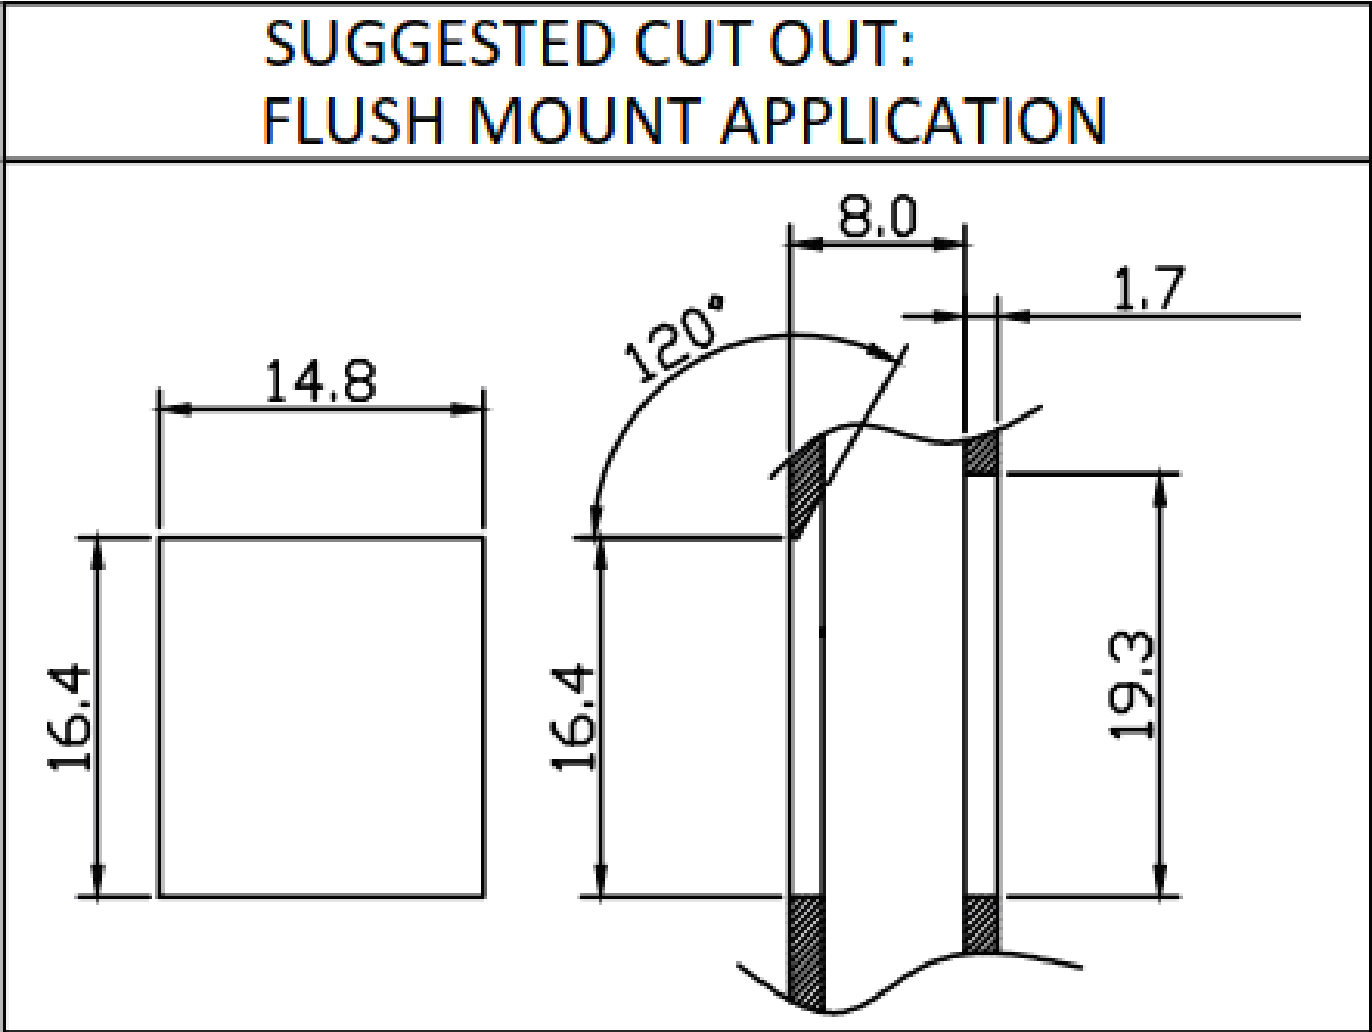

More Information:

TUK's Keystone Connector Range offers a wide variety of audio, video and data couplers which can easily be mounted into panels, housings and our range of adaptors.

Our keystones are designed for a standard cut-out measuring 14.8mm wide x 19.3mm high in a panel approximately 1.7mm thick. For aesthetic reasons, we recommend a twin walled panel, or an adaptor, like our Kapma.