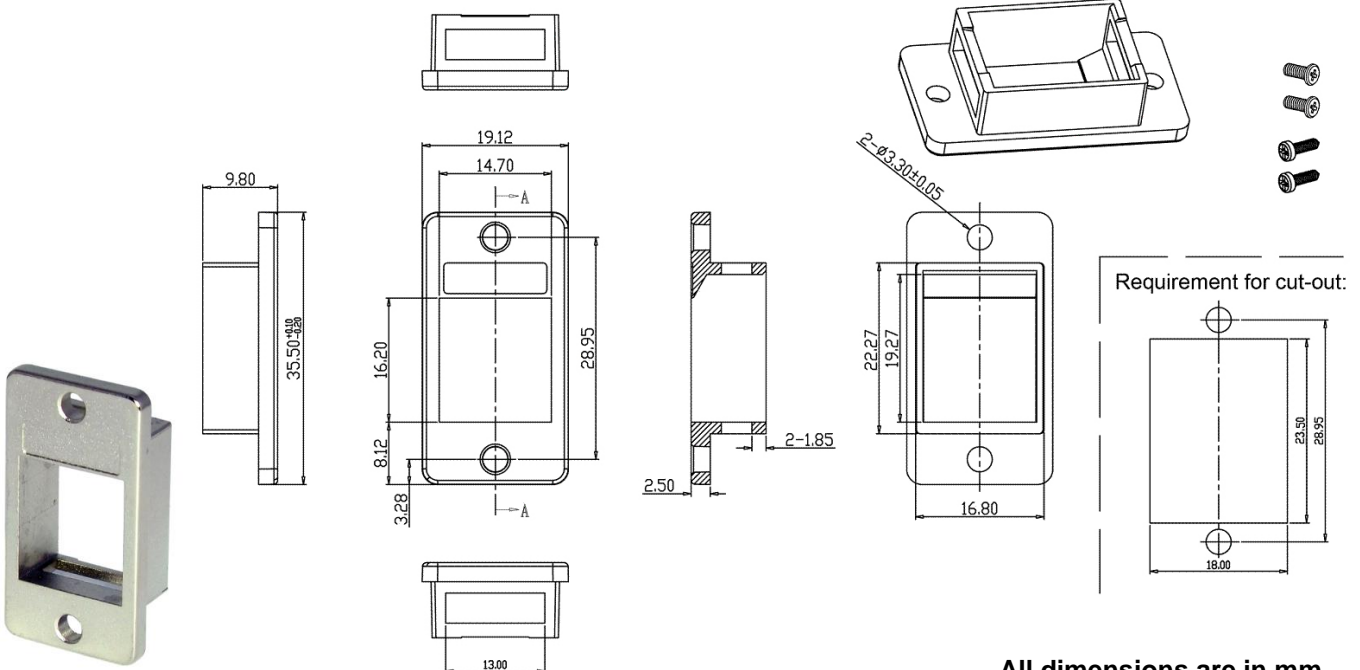

Panel Mount Adaptor (KApm)