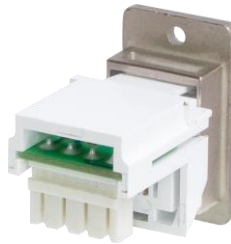

KGB1pm +
KGB3pm