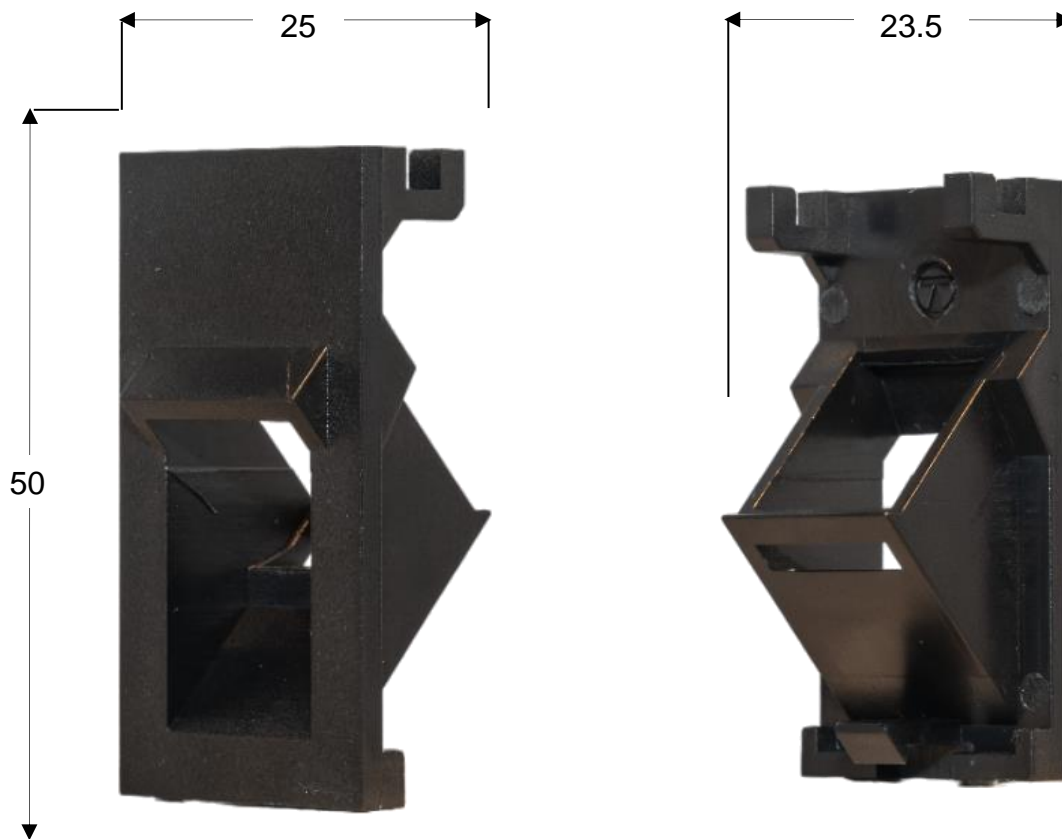

Dimensions of faceplate adapter (KA45bk/whpt) approx

Specifications

- Each item is supplied as a kit. Kit includes coupler/socket and faceplate adaptor.
- For specifications of couplers and sockets, see separate web pages as follows:

Category 6A shielded socket: <https://tuk.co.uk/product/category-6a-shielded-keystone-socket/>

Category 6A unshielded socket: <https://tuk.co.uk/product/category-6a-utp-toolless-keystone-socket/>

F connector female to female coupler: <https://tuk.co.uk/product/f-connector-female-to-female-keystone-coupler/>

HDMI female to female coupler: <http://www.tuk.co.uk/product/hdmi-female-to-female-keystone-coupler/>

USB2 A female to A female coupler: <http://www.tuk.co.uk/product/usb-2-0-a-female-to-a-female-keystone-coupler/>

UK telephone master / secondary socket: <http://www.tuk.co.uk/product/uk-telephone-keystone-master-or-secondary-socket/>

RJ12 6p6c socket: <https://tuk.co.uk/product/rj12-6p6c-keystone-socket/>

Speaker connector: <https://tuk.co.uk/product/keystone-speaker-connector/>

USB 2 A screw termination socket: <http://www.tuk.co.uk/product/usb2-a-screw-termination-keystone-socket/>

LC MM fibre connector: <https://tuk.co.uk/product/fibre-keystone-coupler/>

LC SM fibre connector: <https://tuk.co.uk/product/fibre-keystone-coupler/>

Category 6 component level socket: <http://www.tuk.co.uk/product/category-6-component-level-keystone-socket/>