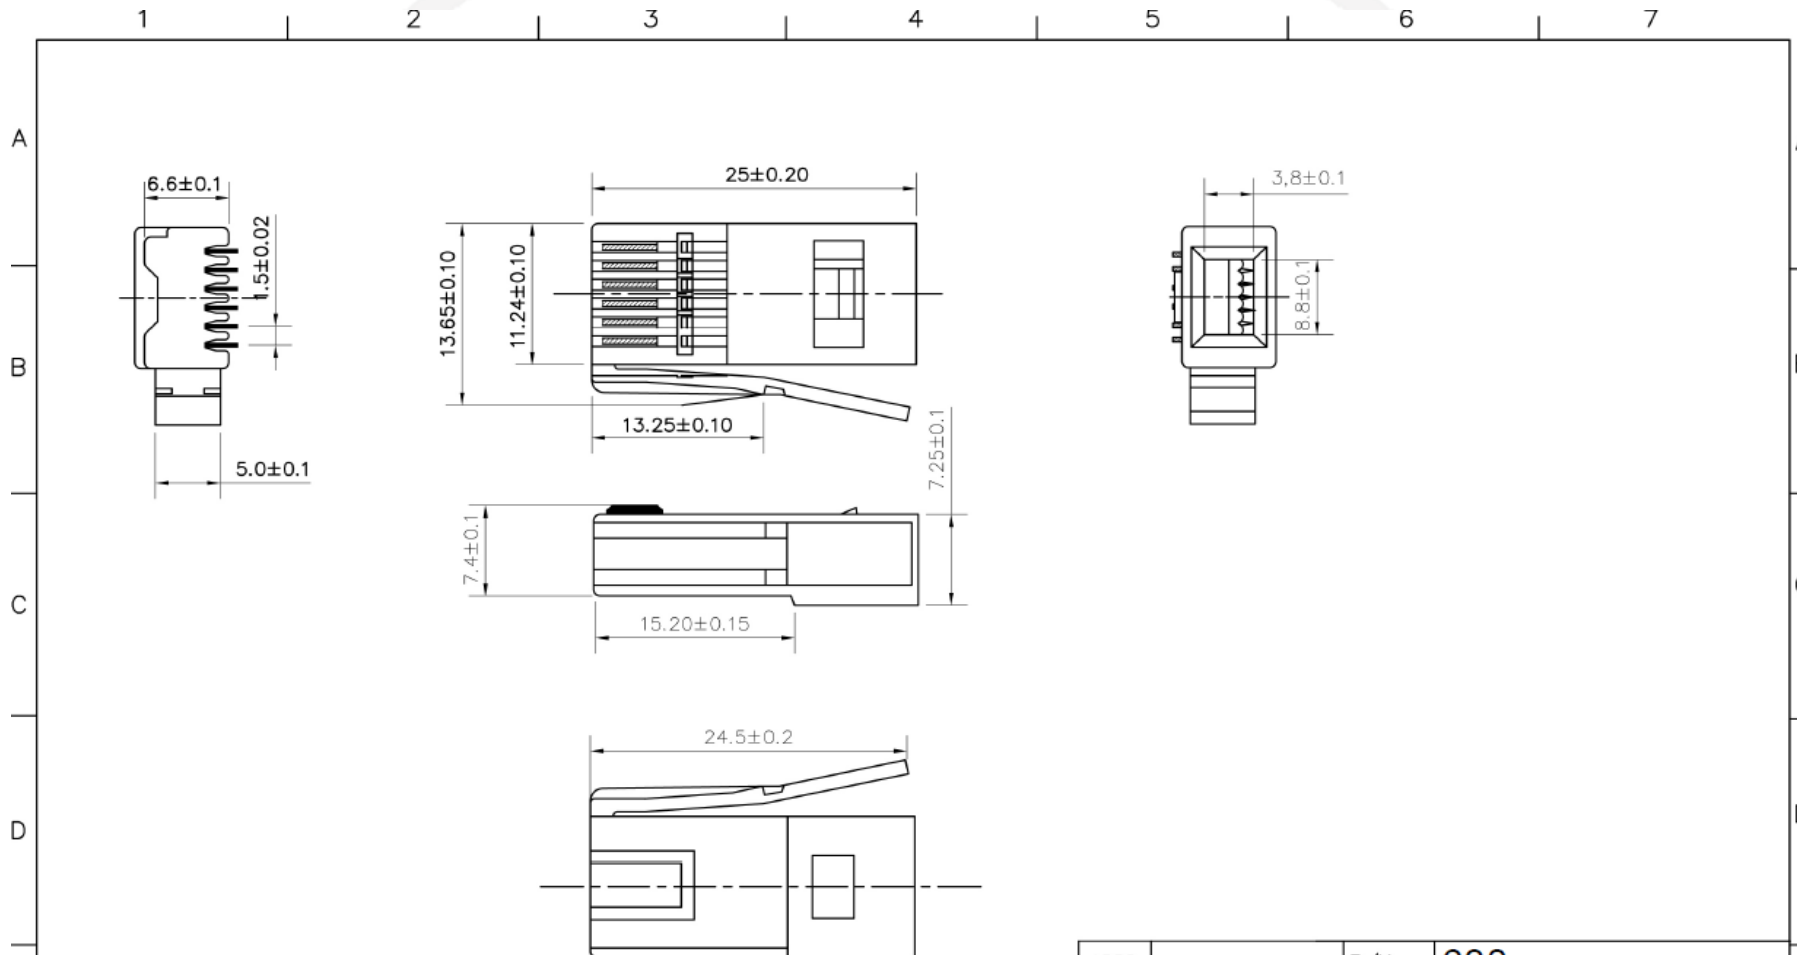

UK Telephone Plug

UK Telephone Plug (430 + 431 + 630 + 631)

Features

- Suitable for oval, flat & D shaped cordage
- Left and Right hand latch options
- Suitable for stranded and tinsel conductors
- 4 contact and 6 contact versions held in stock
- Made to BAPT Standard by ISO 9001 manufacturer, BT codes 430A, 431A, 630A, 631A

Specifications

- Housing: Polycarbonate
- Contacts: Gold plated
- Colour: White

TUK Ltd, Unit 4, Wimbledon Stadium Business Centre, Riverside Road, London, SW17 0BA

APPD.		P/N.	630	
CHKD.		FILE		
DR.		TITLE	UK 6P6C	

REV.	DESCRIPTION	ENG.	APPROVAL
1			
2			
3			
4			

TUK LTD		SCALE	/	SIZE	A4
UNIT	MM	REV.	A		

TUK Ltd, Unit 4, Wimbledon Stadium Business Centre, Riverside Road, London, SW17 0BA