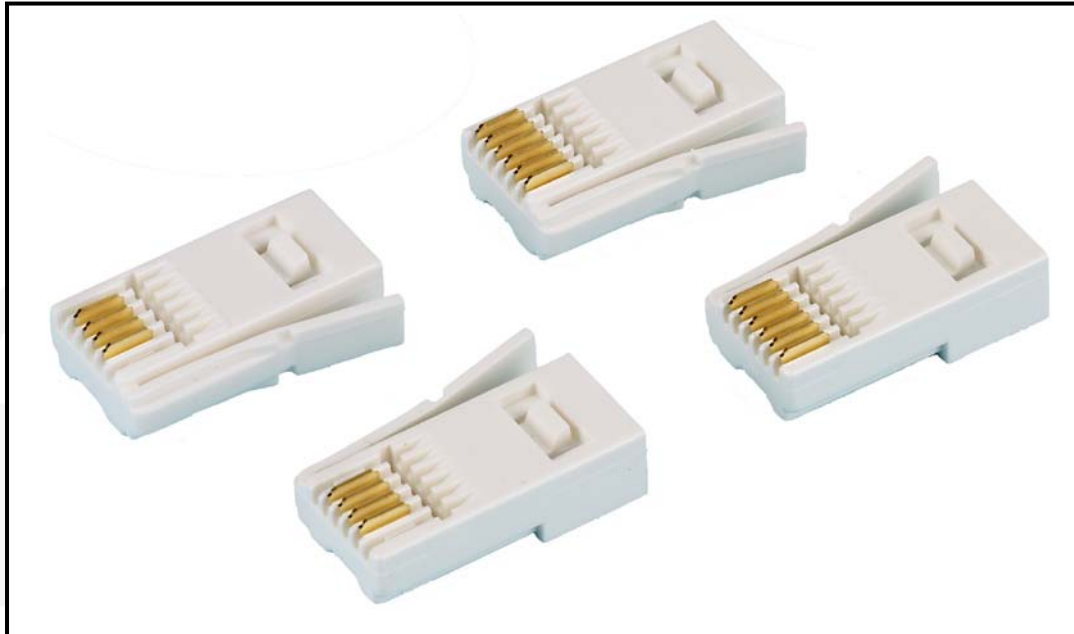

UK Telephone Plug

UK Telephone Plug (430 + 431 + 630 + 631)

Features

- Suitable for oval, flat & D shaped cordage
- Left and Right hand latch options
- Suitable for stranded and tinsel conductors
- 4 contact and 6 contact versions held in stock
- Made to BAPT Standard by ISO 9001 manufacturer, BT codes 430A, 431A, 630A, 631A

Specifications

- Housing: Polycarbonate
- Contacts: Gold plated
- Colour: White

TUK Ltd, Unit 4, Wimbledon Stadium Business Centre, Riverside Road, London, SW17 0BA

APPD.		P/N.	630	
CHKD.		FILE		
DR.		TITLE	UK 6P6C	