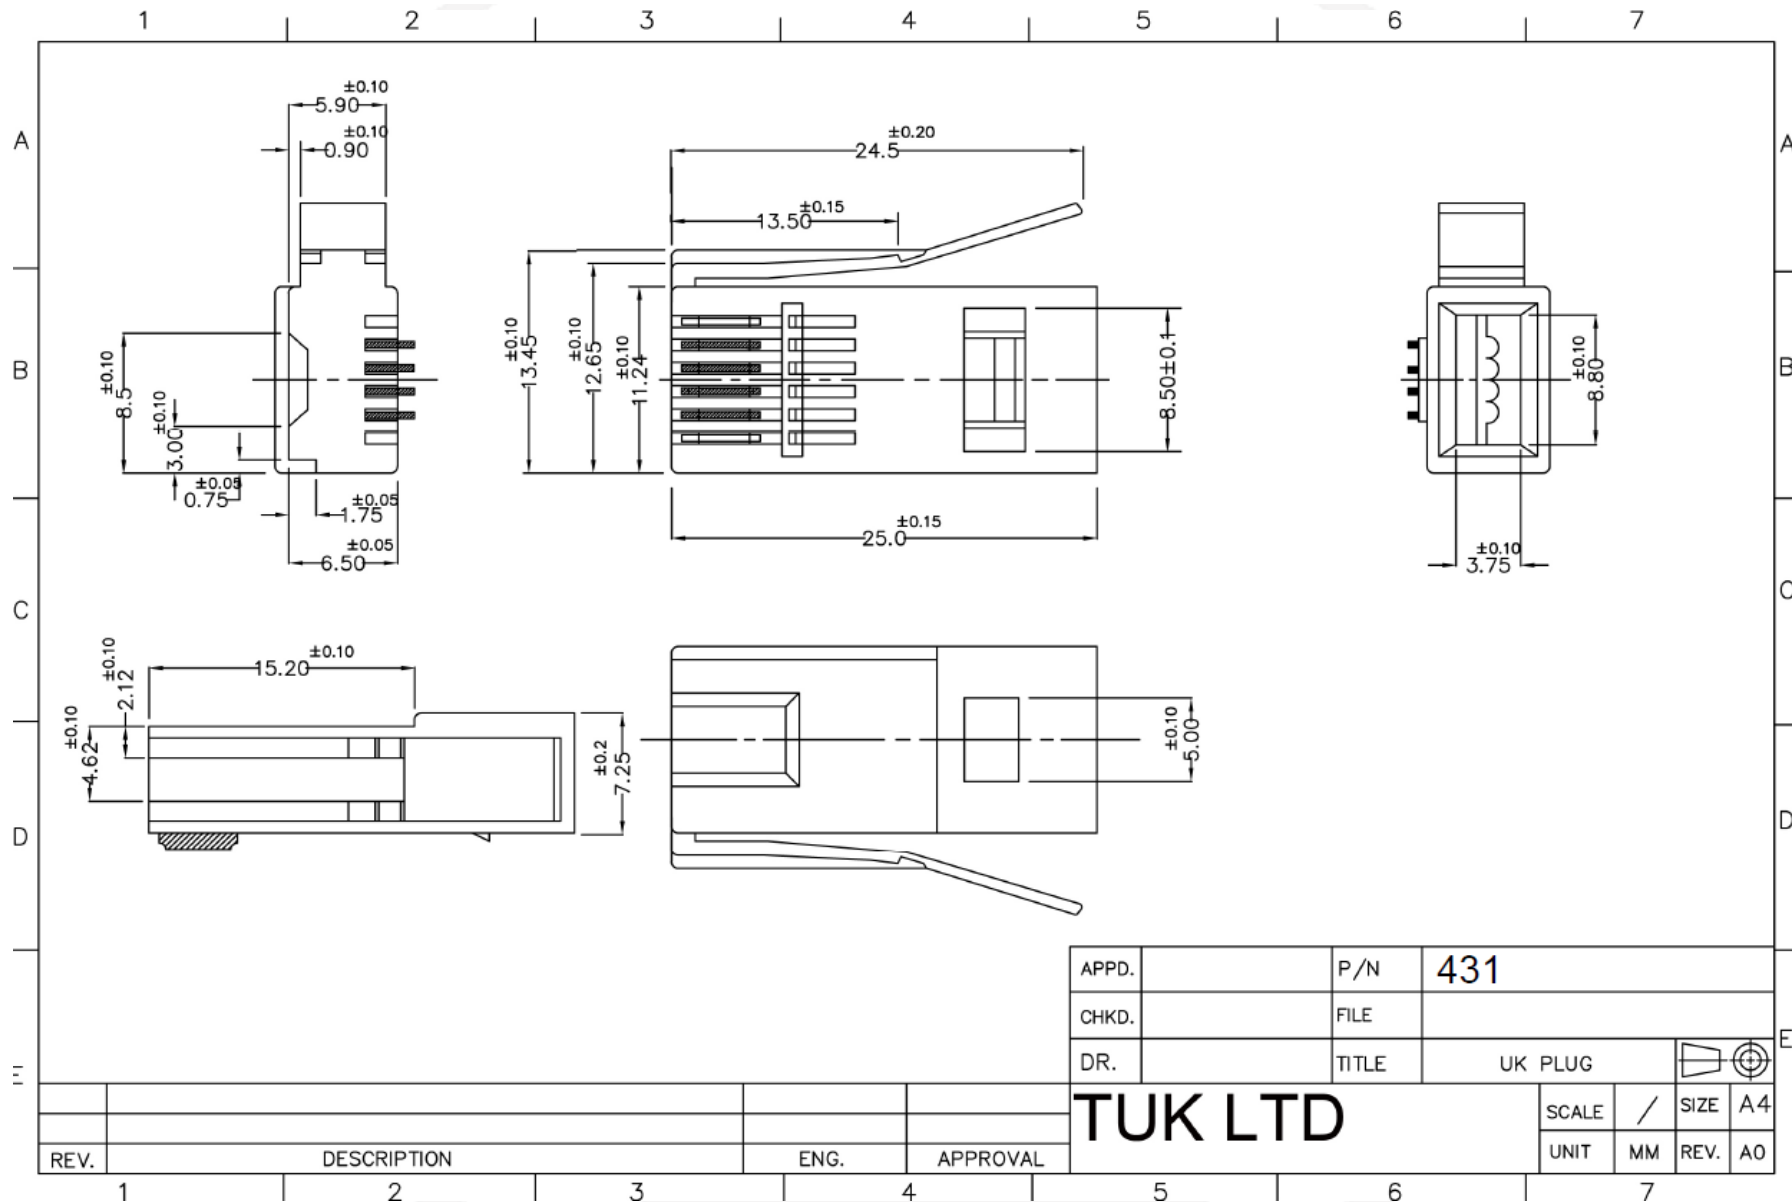

UK Telephone Plug

UK Telephone Plug (430 + 431 + 630 + 631)

Features

- Suitable for oval, flat & D shaped cordage
- Left and Right hand latch options
- Suitable for stranded and tinsel conductors
- 4 contact and 6 contact versions held in stock
- Made to BAPT Standard by ISO 9001 manufacturer, BT codes 430A, 431A, 630A, 631A

Specifications

- Housing: Polycarbonate
- Contacts: Gold plated
- Colour: White

TUK Ltd, Unit 4, Wimbledon Stadium Business Centre, Riverside Road, London, SW17 0BA

APPD.		P/N.	630	
CHKD.		FILE		
DR.		TITLE	UK 6P6C	

REV.	DESCRIPTION	ENG.	APPROVAL
1			
2			
3			
4			

TUK LTD		SCALE	/	SIZE	A4
UNIT	MM	REV.	A		

TUK Ltd, Unit 4, Wimbledon Stadium Business Centre, Riverside Road, London, SW17 0BA