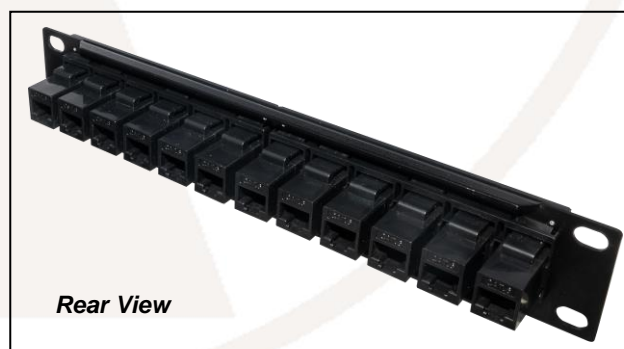

***miniMEDIA* Category 6 12 Port Coupler Panel**

***miniMEDIA* Category 6 12 Port Coupler Panel (SFK12AC/10)**

Our new, Category 6 coupler panel is perfect for situations requiring easy installation. Using our high-quality Category 6 couplers, this package brings great performance to 10" connectivity, fitting with our ***miniMEDIA*** range.

Features:

- Supplied with 12 x Cat 6 couplers, designed to meet relevant standards (SACK3bk)
- Designed to be compliant with our ***miniMEDIA*** metal cabinet:
<http://tuk.co.uk/product/minimedia-black-metal-cabinet/>
- Robust, high-quality panel with convenient port labelling system
- Supplied with 4 black M6 cage nuts

Specifications:

- Net weight (including primary packaging): 600 g
- Dimensions: 45 x 255 x 33 mm
- Dimensions (inc. packaging): 90 x 360 x 100mm
- Colour: Black
- Materials:
 - Panel: Steel with plastic bezel
 - Cage nuts:
 - Cage nuts and screws: Steel with Mid-temperature black oxide coating
 - Washer: ABS
 - Coupler:
 - Gold-plated, phosphor bronze
 - Housing: ABS

Packaging: Supplied as a kit of 12 keystones, 10" panel and labelling system in a white carton.

Commodity code: 851777090

EAN: 5055386509956

Country of Origin: United Kingdom

17/05/2022

TUK Ltd, Unit 4, Wimbledon Stadium Business Centre, Riverside Road, London SW17 0BA