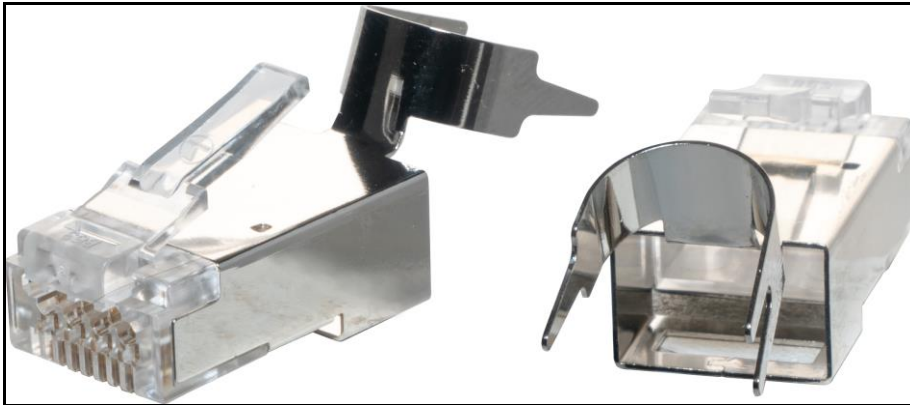

## **SPEEDY** RJ45 Shielded Category 6A Feedthrough Plug for XL Cable

**SPEEDY** RJ45 Shielded Category 6A Feedthrough Plug for XL Cable (PGSPDY3)

Our **SPEEDY** RJ45 plugs are designed to simplify twisted pair terminations by allowing the wire pairs to be easily inserted through the plug and out of the front. This convenient termination option is now finally available for plugs with large cable ODs (outer diameters), essential for use with horizontal Category 6A cable.

### **Features**

- Compliant with Category 6A patch cord standard. Also suitable for MPTL terminations using appropriate horizontal cable.
- By pulling the cores into the plug using the core carrier, twists can easily be maintained up to the contacts, ensuring full performance to category rating
- Able to accommodate Category 6A with overall cable O.D. up to 8mm
- Suitable for inner cores up to 1.4mm O.D
- Perfect solution for rapid and accurate termination
- Core carrier allows for quick and easy insertion of large cores
- Clear cost advantage over PCB-based MPTL field termination plugs

Designed for use with crimp tool TRCSPDY2, rear shield crimp T5042 and strain relief boot PS2\*8.

<https://tuk.co.uk/product/speedy-rj45-high-grade-ratchet-crimp-tool/>

<https://tuk.co.uk/product/shielding-crimp-tool/>

### **Specifications**

- Material:           Housing: Polycarbonate UL94V-0  
                          Shielding: Nickel-plated brass
- Gold plating: 1.27µm/50µ"
- 3 prong contact for solid or stranded cores
- Operating temperature: -10°C to 60°C
- Net Weights (incl. packaging):
  - PGSPDY3#10: 28g
  - PGSPDY3#200: 574g