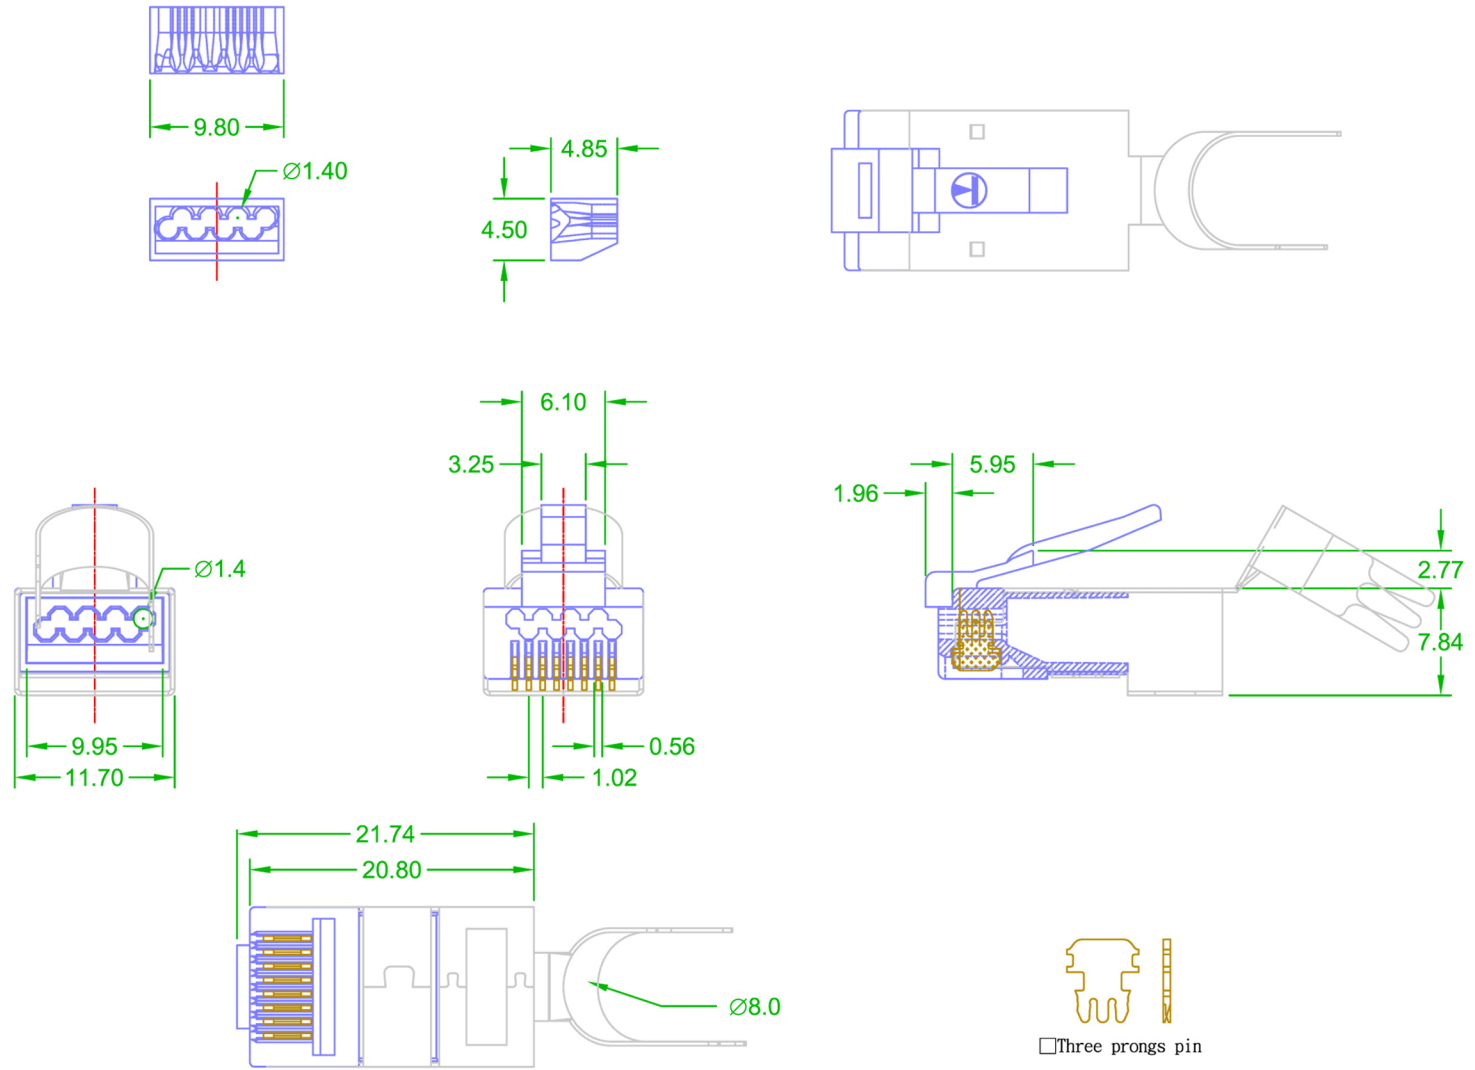

ROHS Compliant

Code: PGSPDY3

17/10/2022

NOTE TOL: ± 0.1