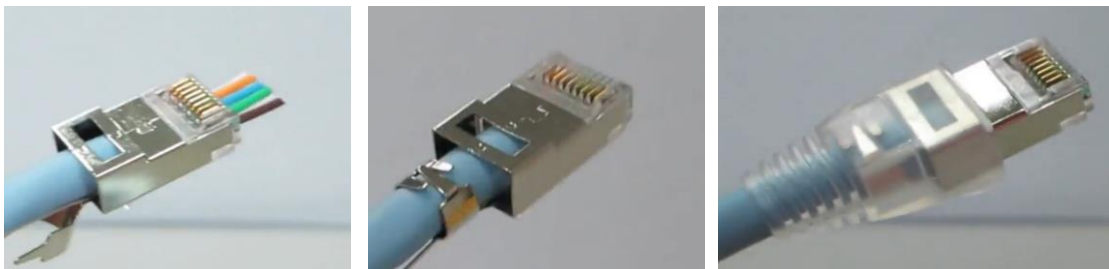

SPEEDY RJ45

- Dimensions (incl. packaging):
  - PGSPDY3#10: 80 x 60 x 25mm
  - PGSPDY3#200: 180 x 160 x 60mm

Packaging

Supplied in polybags of 10 then 200

10: PGSPDY3#10

200: PGSPDY3#200

Commodity Code: 85444920

Country of Origin: Taiwan

EAN Numbers: PGSPDY3#10 – 5055386510303

PGSPDY3#200 – 5055386510310

Illustrative Image: