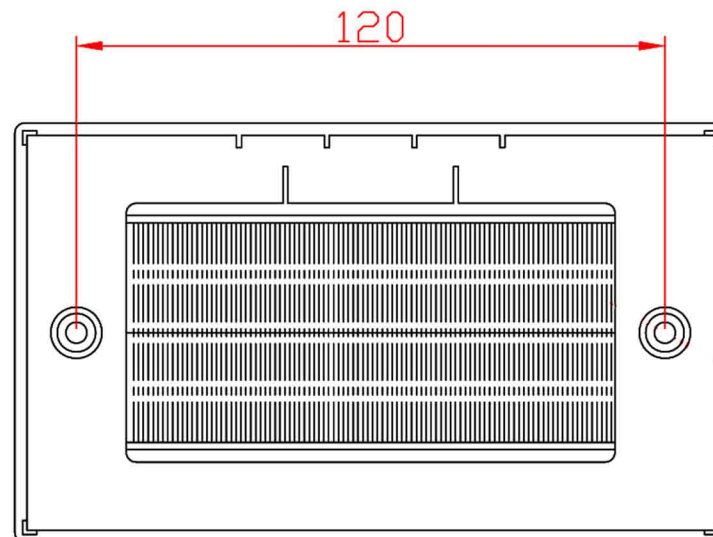

#### **Features:**

- Available in Euro single gang (86 x 86mm) or Euro double gang (86 x 146mm) faceplates
- Ideal for hiding untidy cables
- Quick and simple to install
- Available in either black faceplate with black brush, white faceplate with black brush or white faceplate with white brush versions

**Specifications:**

- Net weight (including primary packaging):  
KP2Br\*: 30g                      KP4Br\*: 48g
- Dimensions:  
KP2Br\* = 86 x 86 x 9.5 mm  
KP4Br\* = 146 x 86 x 9.5mm
- Materials:  
Faceplate: ABS  
Brush module: ABS UL94V-0 flame retardant plastic frame with nylon brush

**Country of Origin:** China

ROHS Compliant

**Code: KP2Br\***  
\* = bkbk/whwh/bkwh

Material ABS

ROHS Compliant

**Code: KP4Br\***  
\* = bkbk/whwh/bkwh

Material ABS