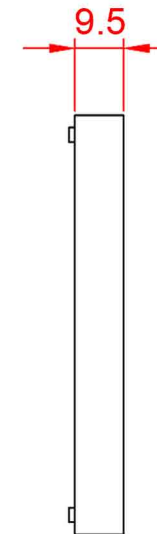

ROHS Compliant

Code: KP4Br*
* = bkbk/whwh/bkwh

Material ABS