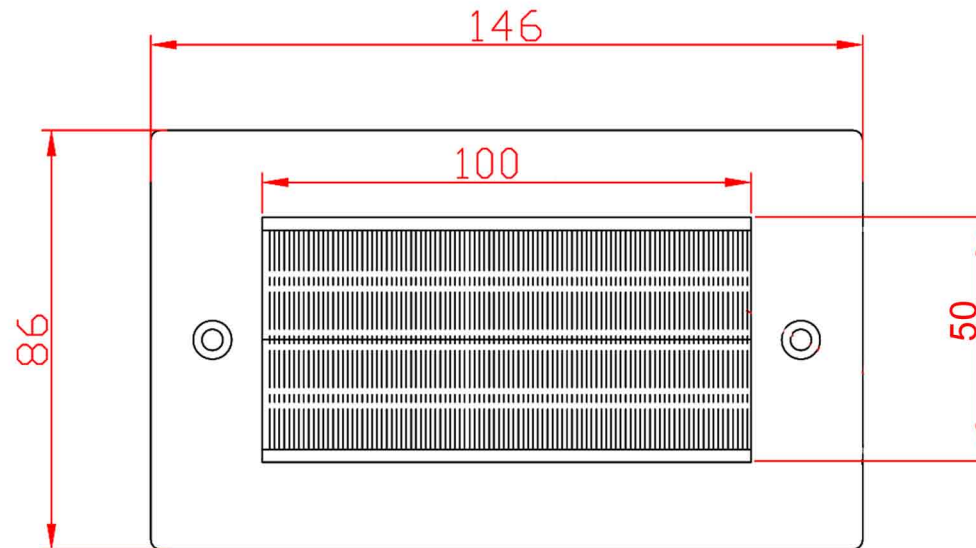

#### **Features:**

- Available in Euro single gang (86 x 86mm) or Euro double gang (86 x 146mm) faceplates
- Ideal for hiding untidy cables
- Quick and simple to install
- Available in either black faceplate with black brush, white faceplate with black brush or white faceplate with white brush versions

**Specifications:**

- Net weight (including primary packaging):  
KP2Br\*: 30g                      KP4Br\*: 48g
- Dimensions:  
KP2Br\* = 86 x 86 x 9.5 mm  
KP4Br\* = 146 x 86 x 9.5mm
- Materials:  
Faceplate: ABS  
Brush module: ABS UL94V-0 flame retardant plastic frame with nylon brush

**Country of Origin:** China

ROHS Compliant

**Code: KP2Br\***  
\* = bkbk/whwh/bkwh

Material ABS

ROHS Compliant

**Code: KP4Br\***  
\* = bkbk/whwh/bkwh

Material ABS