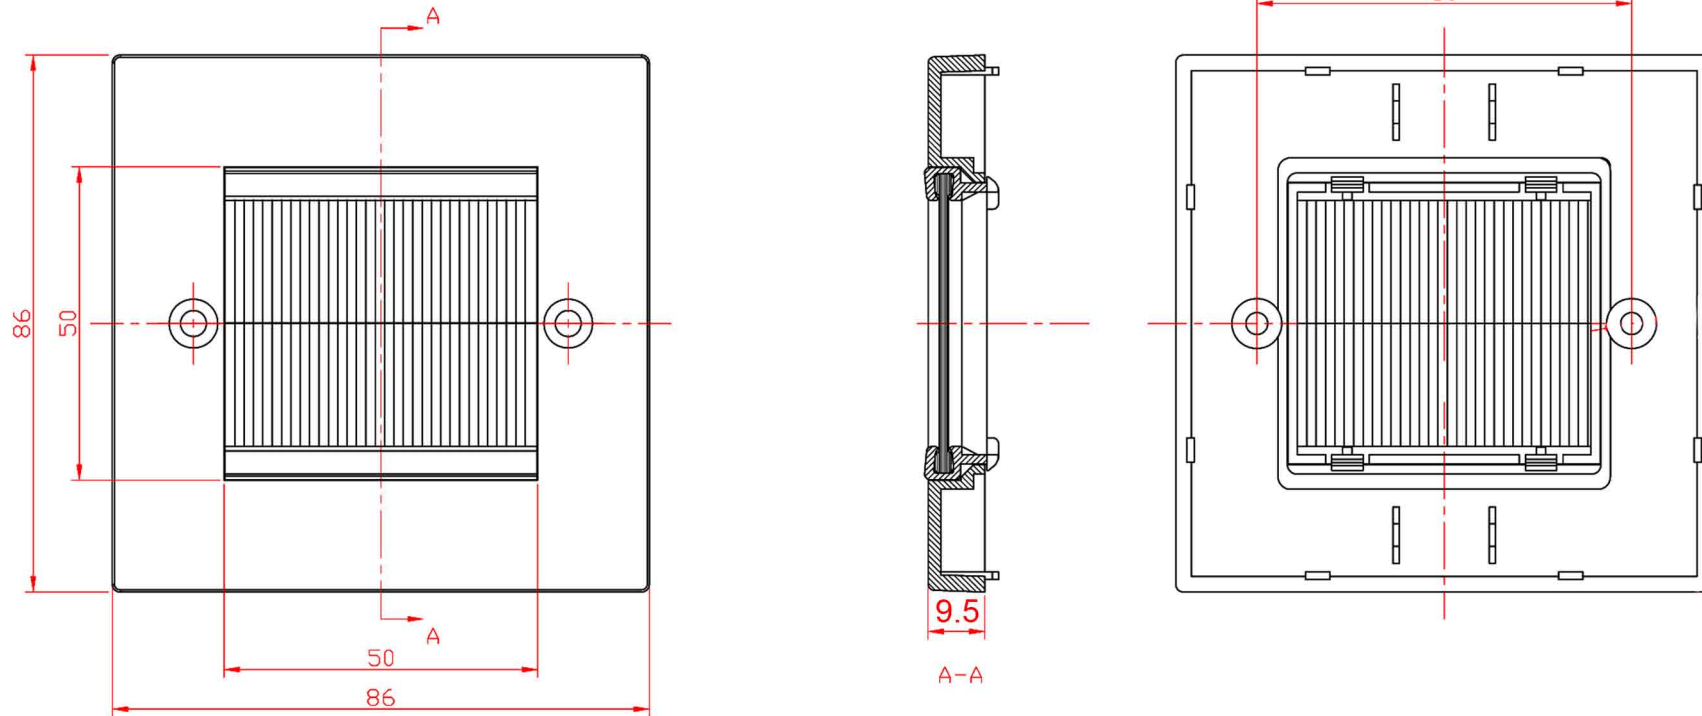

ROHS Compliant

Code: KP2Br*
* = bkbk/whwh/bkwh

Material ABS