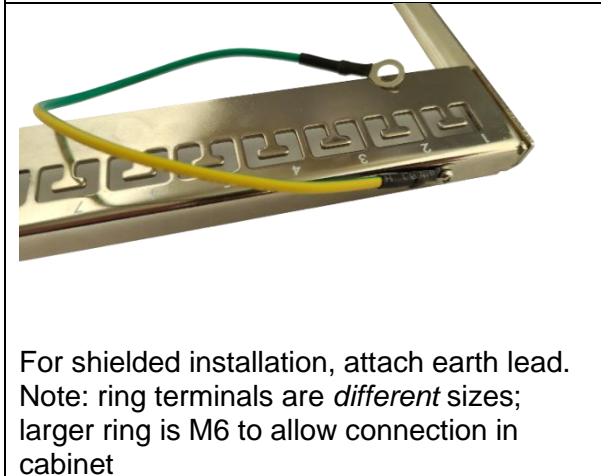

Features:

- Suitable for keystones up to **18mm** wide
- 0.5U construction enables double the space efficiency of standard panels
- Robust and high-quality construction
- Black face matches standard equipment but still suitable for both UTP and FTP
- Removable rear cable management bar can be easily snapped into place without the need for any tools or fixings.
- Available as pre-assembled or in flat pack version (FFK24mt0.5ptfp). Flat pack can be assembled in less than 3 minutes and takes less space on shelves, in vans and in kit bags.
- Panel includes: 2 sets of M6 black cage nuts and 25cm earth wire with fixing parts

FFK24mt0.5ptfp: 5055386511171

Country of Origin: China**Illustrative Shot:**

ROHS Compliant

Code:FFK24mt0.5pt

- Parts included:
- 2sets of M6 black cage nuts;
 - 1pc 25cm earth wire with 1set of M3 fixing parts

24 port 0.5u Panel Assembly Guide

Code: FFK24mt0.5ptfp

Contents

Use magnetic crosshead screwdriver to attach side arms with screws

For shielded installation, attach earth lead.
Note: ring terminals are *different* sizes;
larger ring is M6 to allow connection in
cabinet