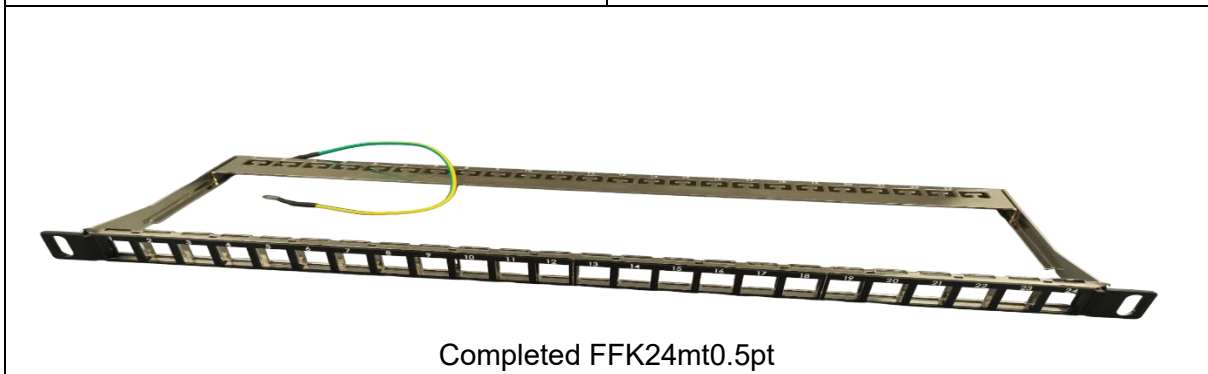

24 port 0.5U unpopulated FTP or UTP keystone panel:

24 port 0.5U unpopulated FTP or UTP keystone panel (FFK24mt0.5pt):

This 0.5U empty panel is ideal for high density mounting of 24 shielded or unshielded keystones. Accommodates wide range of keystones up to 18mm wide. Black fronted panel designed to match standard cabinet equipment.

Features:

- Suitable for keystones up to **18mm** wide
- 0.5U construction enables double the space efficiency of standard panels
- Robust and high-quality construction
- Black face matches standard equipment but still suitable for both UTP and FTP
- Removable rear cable management bar can be easily snapped into place without the need for any tools or fixings.
- Available as pre-assembled or in flat pack version (FFK24mt0.5ptfp). Flat pack can be assembled in less than 3 minutes and takes less space on shelves, in vans and in kit bags.
- Panel includes: 2 sets of M6 black cage nuts and 25cm earth wire with fixing parts

24 port 0.5u Panel Assembly Guide

Code: FFK24mt0.5ptfp

Contents

Use magnetic crosshead screwdriver to attach side arms with screws

For shielded installation, attach earth lead.
Note: ring terminals are *different* sizes;
larger ring is M6 to allow connection in
cabinet

Clip side arms into panel front

Completed FFK24mt0.5pt