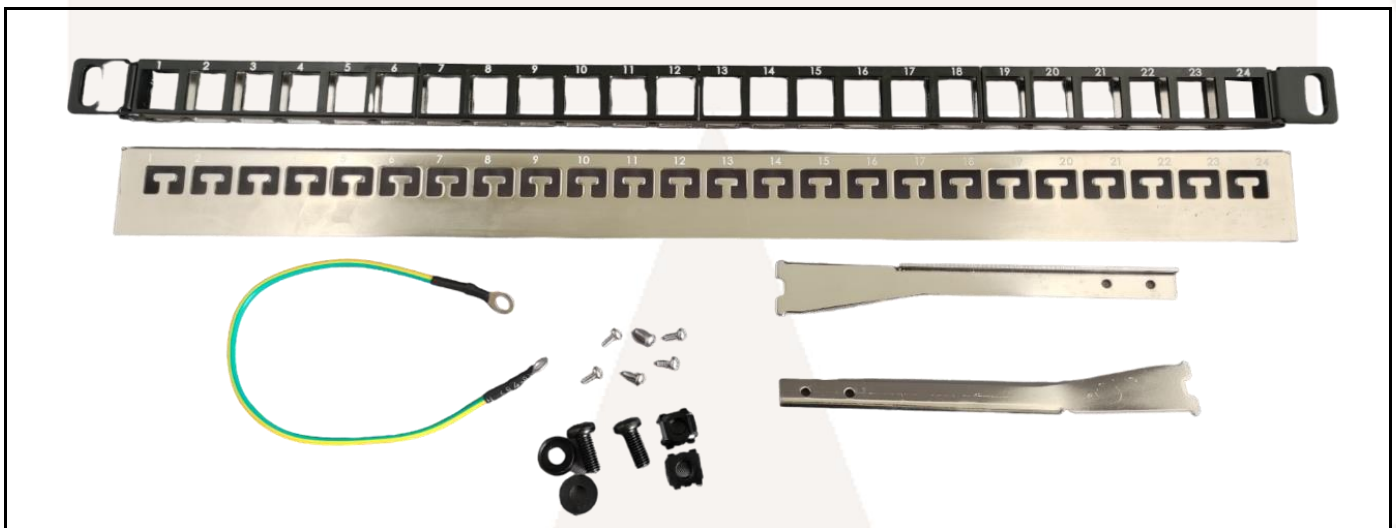

24 port 0.5U unpopulated FTP or UTP keystone panel:

24 port 0.5U unpopulated FTP or UTP keystone panel (FFK24mt0.5pt):

This 0.5U empty panel is ideal for high density mounting of 24 shielded or unshielded keystones. Accommodates wide range of keystones up to 18mm wide. Black fronted panel designed to match standard cabinet equipment.

Features:

- Suitable for keystones up to **18mm** wide
- 0.5U construction enables double the space efficiency of standard panels
- Robust and high-quality construction
- Black face matches standard equipment but still suitable for both UTP and FTP
- Removable rear cable management bar can be easily snapped into place without the need for any tools or fixings.
- Available as pre-assembled or in flat pack version (FFK24mt0.5ptfp). Flat pack can be assembled in less than 3 minutes and takes less space on shelves, in vans and in kit bags.
- Panel includes: 2 sets of M6 black cage nuts and 25cm earth wire with fixing parts

Specifications:

- Net weight (including primary packaging):
FFK24mt0.5pt: 488g FFK24mt0.5ptfp: 440g
- Dimensions (including primary packaging)
FFK24mt0.5pt: 500 x 66 x 30mm FFK24mt0.5ptfp: 510 x 50 x 40mm
- Colour: black front with silver rear
- Materials: Cold-rolled steel sheet, 1.5mm thickness
Front cover: ABS plastic

FFK24mt0.5ptfp: 5055386511171

Country of Origin: China**Illustrative Shot:**

ROHS Compliant

Code:FFK24mt0.5pt

- Parts included:
- 2sets of M6 black cage nuts;
 - 1pc 25cm earth wire with 1set of M3 fixing parts