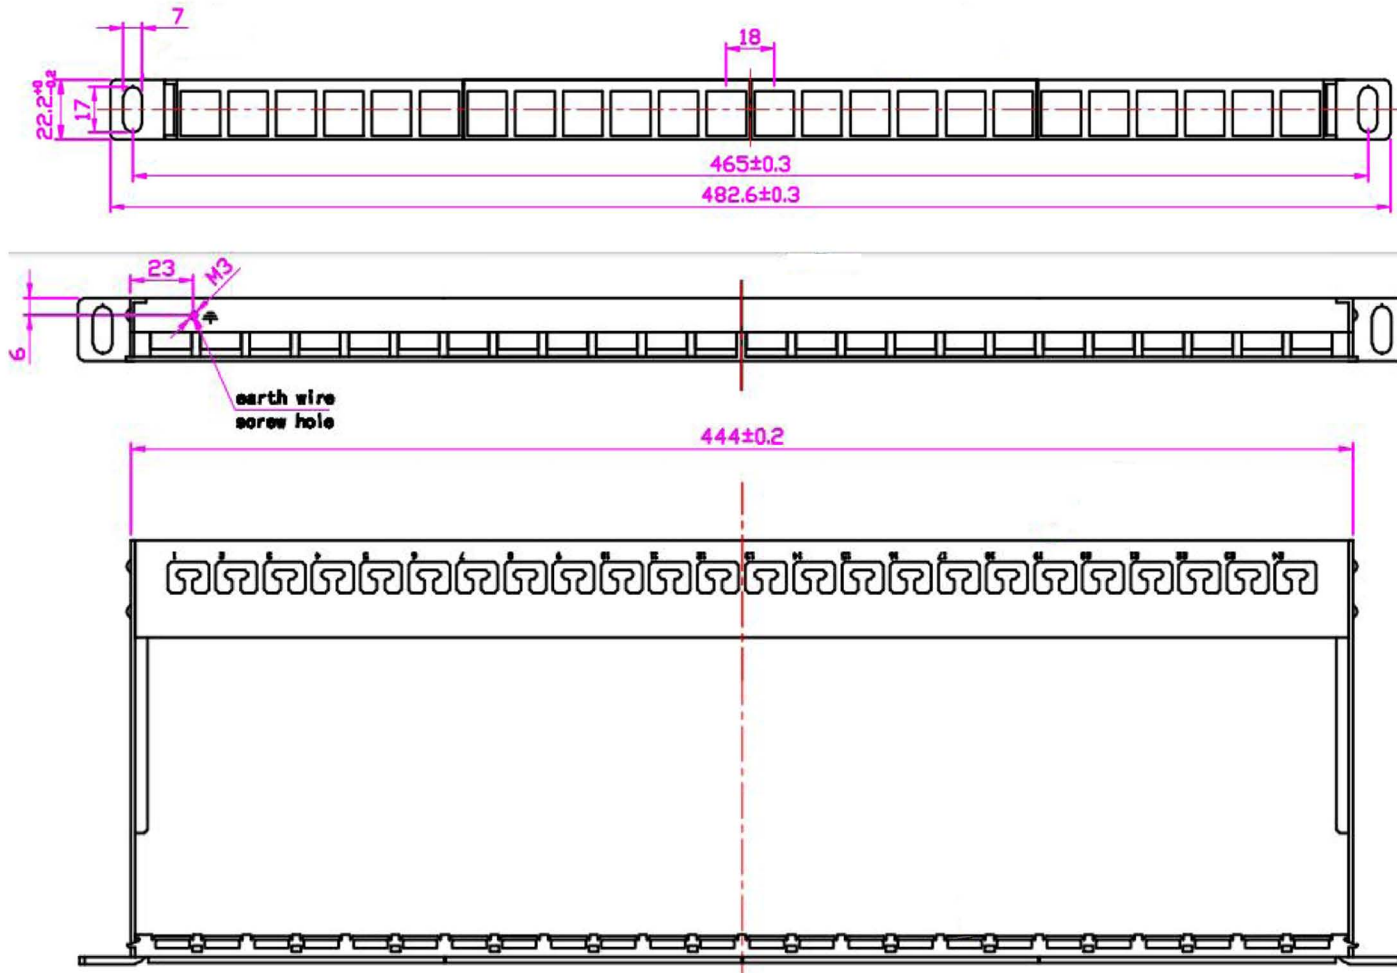

Specifications:

- Net weight (including primary packaging):
FFK24mt0.5pt: 488g FFK24mt0.5ptfp: 440g
- Dimensions (including primary packaging)
FFK24mt0.5pt: 500 x 66 x 30mm FFK24mt0.5ptfp: 510 x 50 x 40mm
- Colour: black front with silver rear
- Materials: Cold-rolled steel sheet, 1.5mm thickness
Front cover: ABS plastic

FFK24mt0.5ptfp: 5055386511171

Country of Origin: China**Illustrative Shot:**

ROHS Compliant

Code:FFK24mt0.5pt

- Parts included:
- 2sets of M6 black cage nuts;
 - 1pc 25cm earth wire with 1set of M3 fixing parts

24 port 0.5u Panel Assembly Guide

Code: FFK24mt0.5ptfp

Contents

Use magnetic crosshead screwdriver to attach side arms with screws

For shielded installation, attach earth lead.
Note: ring terminals are *different* sizes;
larger ring is M6 to allow connection in
cabinet