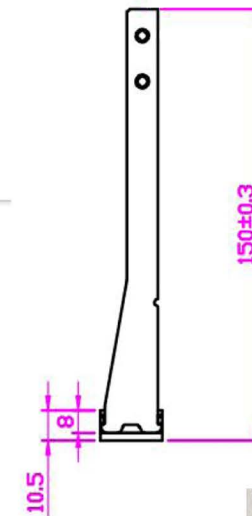

Features:

- Suitable for keystones up to **18mm** wide
- 0.5U construction enables double the space efficiency of standard panels
- Robust and high-quality construction
- Black face matches standard equipment but still suitable for both UTP and FTP
- Removable rear cable management bar can be easily snapped into place without the need for any tools or fixings.
- Available as pre-assembled or in flat pack version (FFK24mt0.5ptfp). Flat pack can be assembled in less than 3 minutes and takes less space on shelves, in vans and in kit bags.
- Panel includes: 2 sets of M6 black cage nuts and 25cm earth wire with fixing parts

Specifications:

- Net weight (including primary packaging):
FFK24mt0.5pt: 488g FFK24mt0.5ptfp: 440g
- Dimensions (including primary packaging)
FFK24mt0.5pt: 500 x 66 x 30mm FFK24mt0.5ptfp: 510 x 50 x 40mm
- Colour: black front with silver rear
- Materials: Cold-rolled steel sheet, 1.5mm thickness
Front cover: ABS plastic

FFK24mt0.5ptfp: 5055386511171

Country of Origin: China**Illustrative Shot:**

ROHS Compliant

Code:FFK24mt0.5pt

- Parts included:
- 2sets of M6 black cage nuts;
 - 1pc 25cm earth wire with 1set of M3 fixing parts

24 port 0.5u Panel Assembly Guide

Code: FFK24mt0.5ptfp

Contents

Use magnetic crosshead screwdriver to attach side arms with screws

For shielded installation, attach earth lead.
Note: ring terminals are *different* sizes;
larger ring is M6 to allow connection in
cabinet