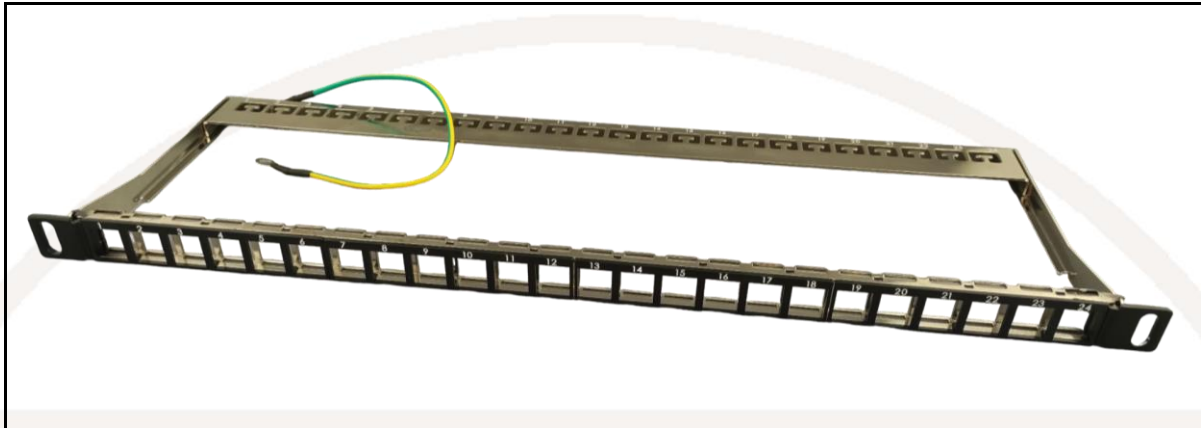

24 port 0.5U unpopulated FTP or UTP keystone panel:

24 port 0.5U unpopulated FTP or UTP keystone panel (FFK24mt0.5pt):

This 0.5U empty panel is ideal for high density mounting of 24 shielded or unshielded keystones. Accommodates wide range of keystones up to 18mm wide. Black fronted panel designed to match standard cabinet equipment.

Features:

- Suitable for keystones up to **18mm** wide
- 0.5U construction enables double the space efficiency of standard panels
- Robust and high-quality construction
- Black face matches standard equipment but still suitable for both UTP and FTP
- Removable rear cable management bar can be easily snapped into place without the need for any tools or fixings.
- Available as pre-assembled or in flat pack version (FFK24mt0.5ptfp). Flat pack can be assembled in less than 3 minutes and takes less space on shelves, in vans and in kit bags.
- Panel includes: 2 sets of M6 black cage nuts and 25cm earth wire with fixing parts

Specifications:

- Net weight (including primary packaging):
FFK24mt0.5pt: 488g FFK24mt0.5ptfp: 440g
- Dimensions (including primary packaging)
FFK24mt0.5pt: 500 x 66 x 30mm FFK24mt0.5ptfp: 510 x 50 x 40mm
- Colour: black front with silver rear
- Materials: Cold-rolled steel sheet, 1.5mm thickness
Front cover: ABS plastic

24 port 0.5u Panel Assembly Guide

Code: FFK24mt0.5ptfp

Contents

Use magnetic crosshead screwdriver to attach side arms with screws

For shielded installation, attach earth lead.
Note: ring terminals are *different* sizes;
larger ring is M6 to allow connection in
cabinet