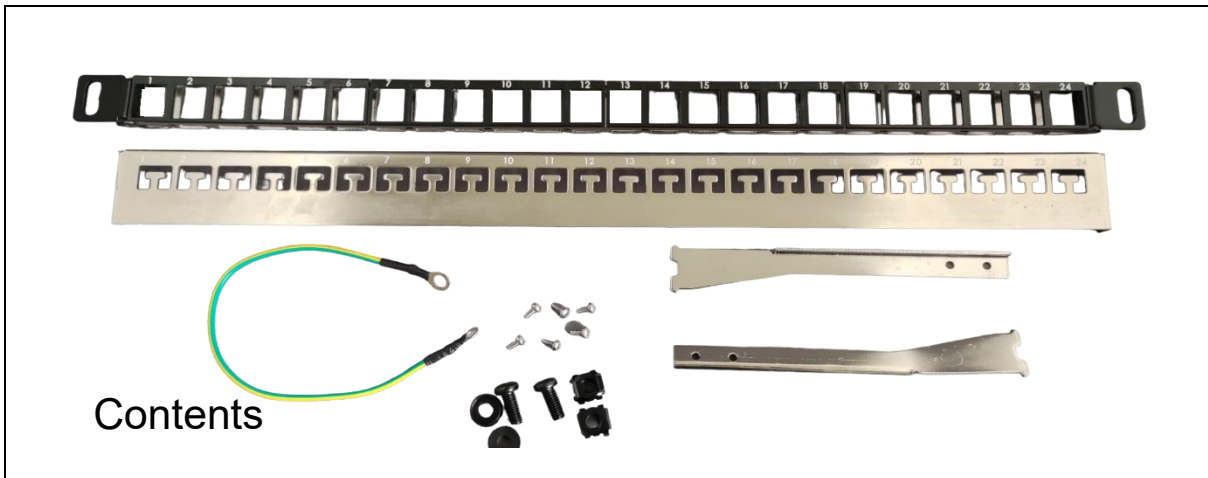

24 port 0.5U unpopulated FTP or UTP keystone panel:

24 port 0.5U unpopulated FTP or UTP keystone panel (FFK24mt0.5pt):

This 0.5U empty panel is ideal for high density mounting of 24 shielded or unshielded keystones. Accommodates wide range of keystones up to 18mm wide. Black fronted panel designed to match standard cabinet equipment.

Features:

- Suitable for keystones up to **18mm** wide
- 0.5U construction enables double the space efficiency of standard panels
- Robust and high-quality construction
- Black face matches standard equipment but still suitable for both UTP and FTP
- Removable rear cable management bar can be easily snapped into place without the need for any tools or fixings.
- Available as pre-assembled or in flat pack version (FFK24mt0.5ptfp). Flat pack can be assembled in less than 3 minutes and takes less space on shelves, in vans and in kit bags.
- Panel includes: 2 sets of M6 black cage nuts and 25cm earth wire with fixing parts

FFK24mt0.5ptfp: 5055386511171

Country of Origin: China**Illustrative Shot:**

ROHS Compliant

Code:FFK24mt0.5pt

- Parts included:
- 2sets of M6 black cage nuts;
 - 1pc 25cm earth wire with 1set of M3 fixing parts

24 port 0.5u Panel Assembly Guide

Code: FFK24mt0.5ptfp

Contents

Use magnetic crosshead screwdriver to attach side arms with screws

For shielded installation, attach earth lead.
Note: ring terminals are *different* sizes;
larger ring is M6 to allow connection in
cabinet