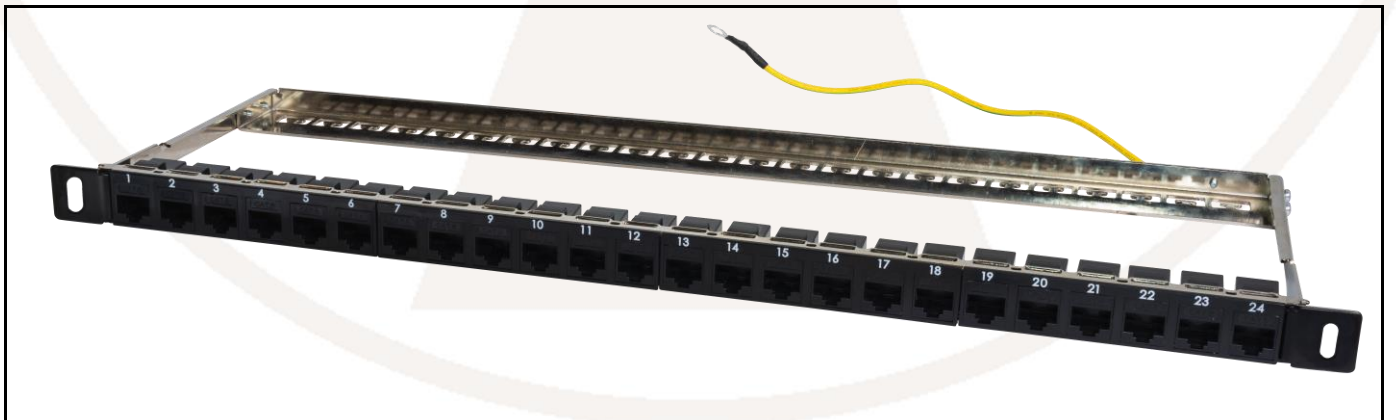

24 port 0.5U unpopulated FTP or UTP keystone panel:

24 port 0.5U unpopulated FTP or UTP keystone panel (FFK24mt0.5pt):

This 0.5U empty panel is ideal for high density mounting of 24 shielded or unshielded keystones. Accommodates wide range of keystones up to 18mm wide. Black fronted panel designed to match standard cabinet equipment.

Features:

- Suitable for keystones up to **18mm** wide
- 0.5U construction enables double the space efficiency of standard panels
- Robust and high-quality construction
- Black face matches standard equipment but still suitable for both UTP and FTP
- Removable rear cable management bar can be easily snapped into place without the need for any tools or fixings.
- Available as pre-assembled or in flat pack version (FFK24mt0.5ptfp). Flat pack can be assembled in less than 3 minutes and takes less space on shelves, in vans and in kit bags.
- Panel includes: 2 sets of M6 black cage nuts and 25cm earth wire with fixing parts

Specifications:

- Net weight (including primary packaging):
FFK24mt0.5pt: 488g FFK24mt0.5ptfp: 440g
- Dimensions (including primary packaging)
FFK24mt0.5pt: 500 x 66 x 30mm FFK24mt0.5ptfp: 510 x 50 x 40mm
- Colour: black front with silver rear
- Materials: Cold-rolled steel sheet, 1.5mm thickness
Front cover: ABS plastic

FFK24mt0.5ptfp: 5055386511171

Country of Origin: China**Illustrative Shot:**

ROHS Compliant

Code:FFK24mt0.5pt

- Parts included:
- 2sets of M6 black cage nuts;
 - 1pc 25cm earth wire with 1set of M3 fixing parts